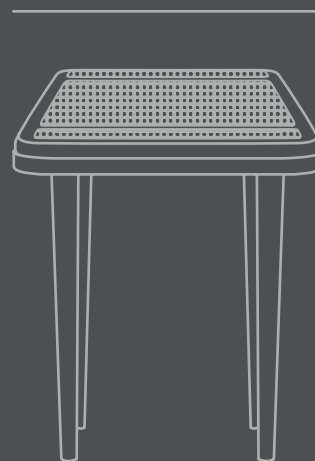

HAKO BENCH

Hako, the Japanese word for box or storage, is a collection of storage and furniture objects inspired by Japanese living. Hako features a bar and storage object, console, bench, coffee table and side table.

Each product is handmade of massive ash with French bamboo mesh, creating a semitransparent front or top surface. The wooden surfaces smoothly transition into metal frames and fittings, creating a refined modern expression. The conic shaped legs and slim metal tray is made of plated metal.

Designed by:
Kristian Sofus Hansen & Tommy Hyldahl

Product no: 201037

Type: Bench - Indoor

Colour: Burned Black

Material: Metal / Ash / French bamboo mesh

Care instructions:

Use a soft dry cloth to clean the product.
Do not use household cleaners.

Dimensions: L120 / W35 / H41,5 CM

Country of origin: CN

Product weight: 7,2 Kg

Packaging:

Dimensions: L125 / W42 / H14,5 CM

Total weight incl. product: 10,4 Kg

Number of parcels: 1

Material: Brown cardboard

35 CM